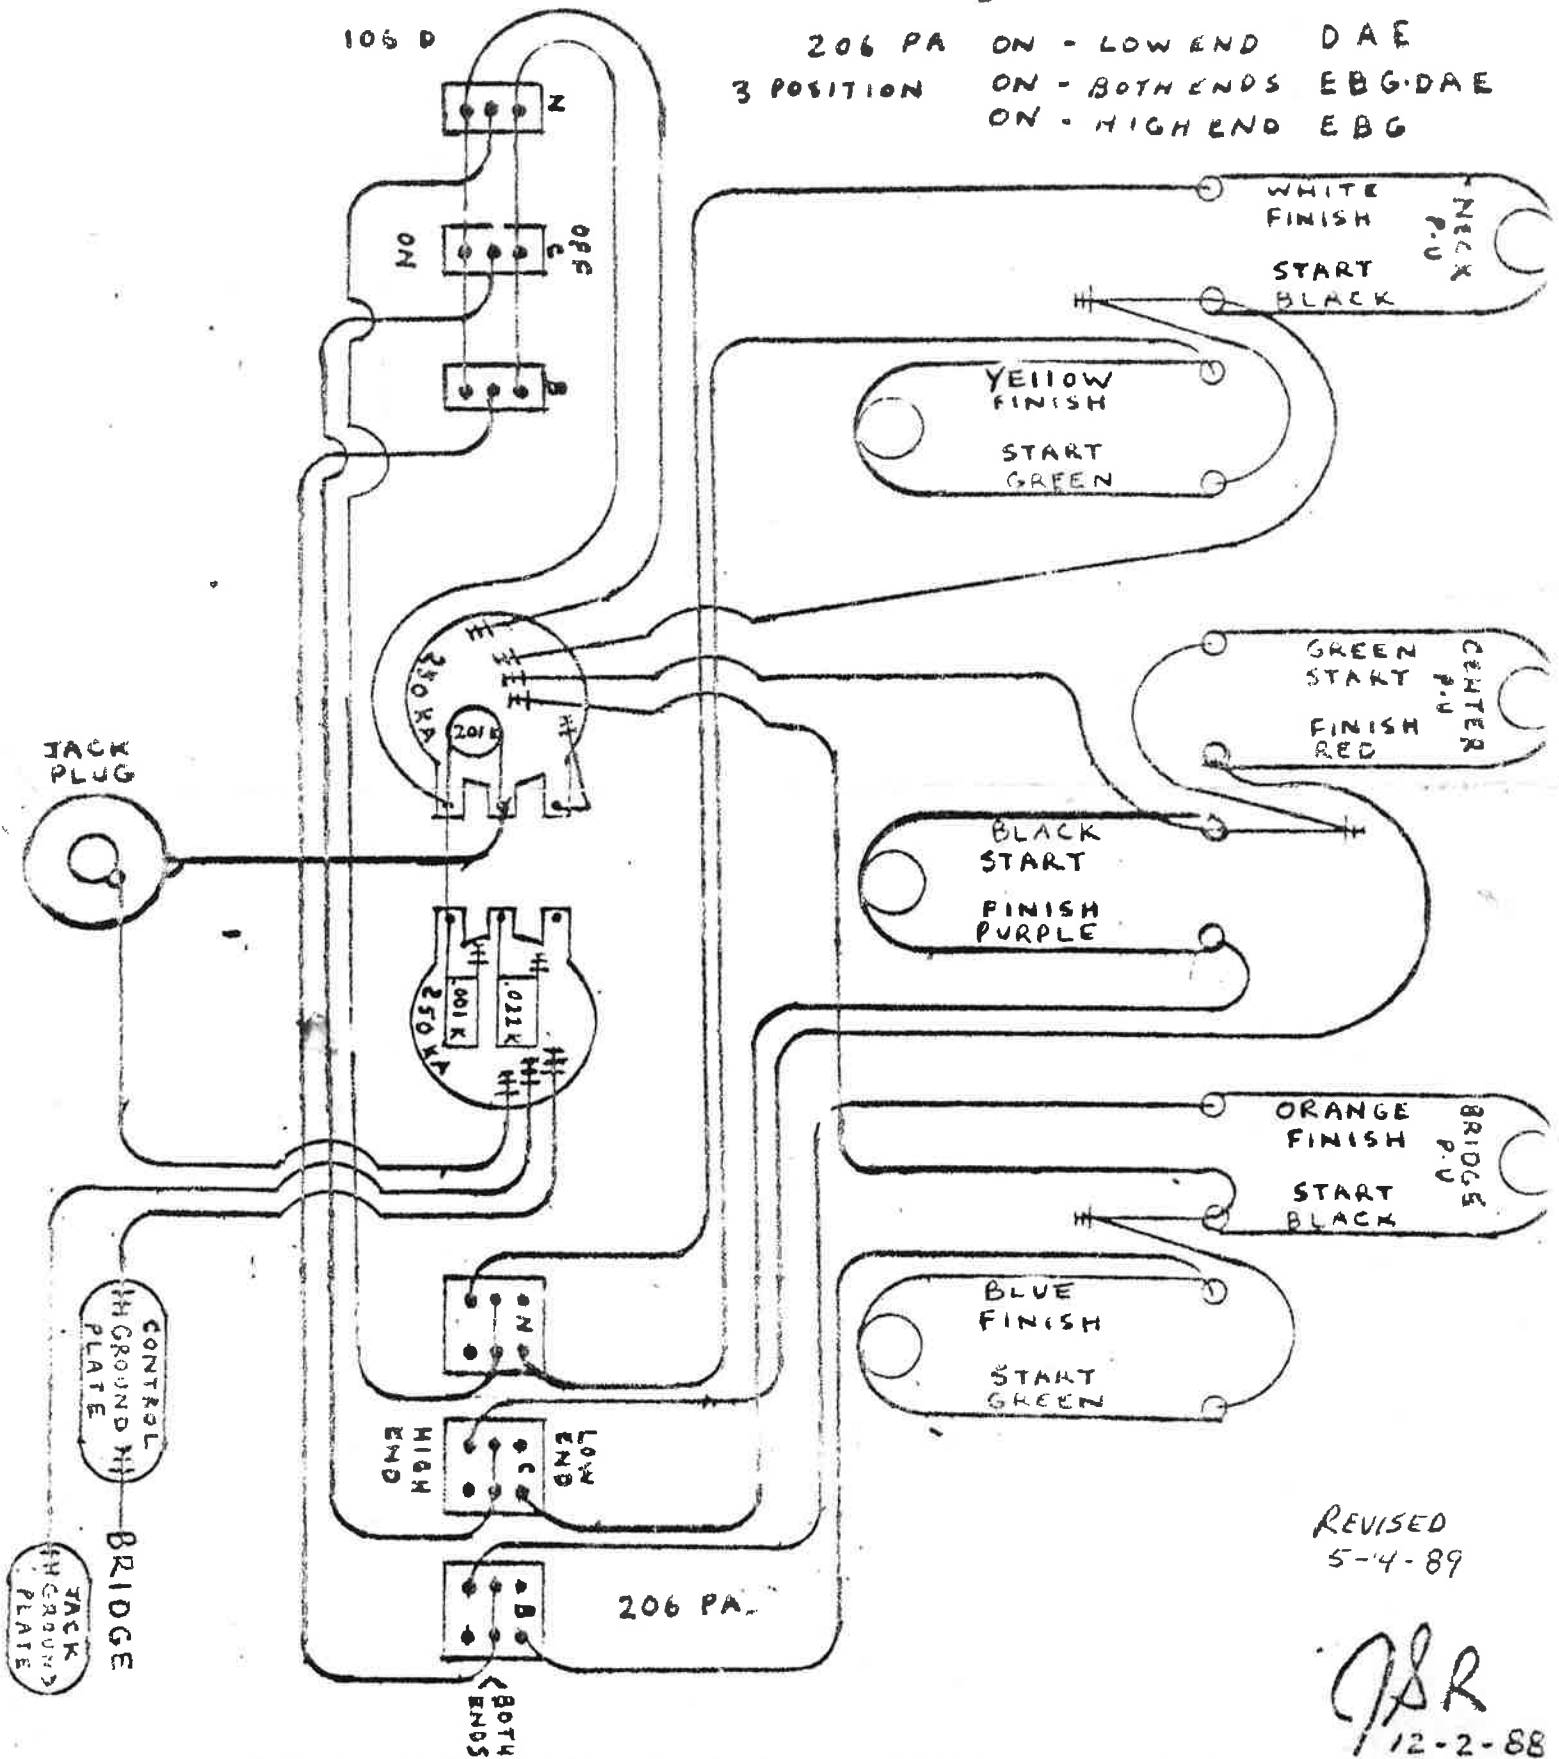

COMANCHE

106 D ON-OFF FOR EACH INDIVIDUAL PICK-UP
 2-POSITION
 N - NECK
 C - CENTER
 B - BRIDGE } PICK-UPS

206 PA ON - LOW END DAE
 3 POSITION ON - BOTH ENDS EBG·DAE
 ON - HIGH END EBG

REVISED
 5-4-89

JSR
 12-2-88